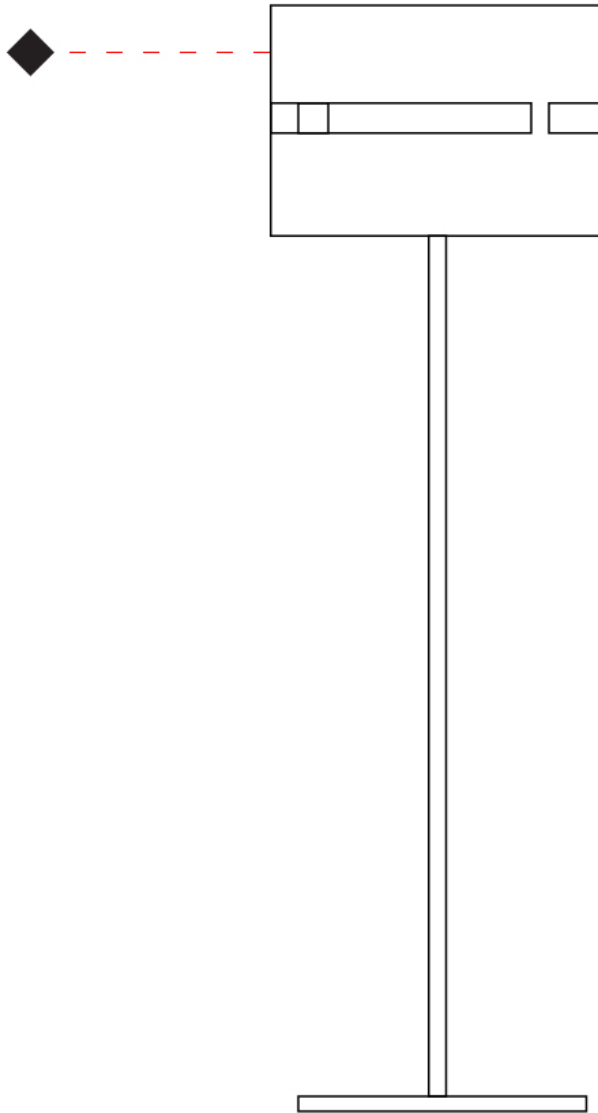

LUZ OCULTA METAL PORTABLE

D54021-

PROJECT

TYPE

SPECIFIER

QUANTITY

DATE

D