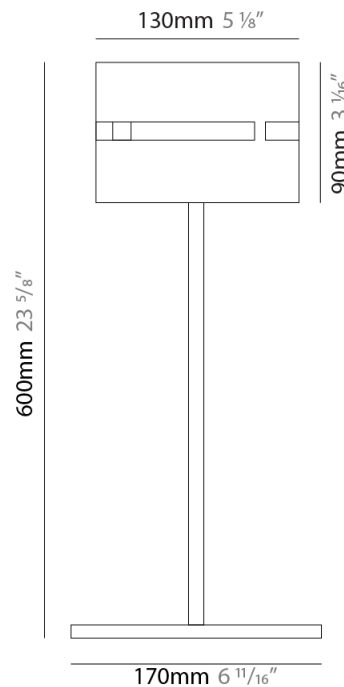

PROJECT	_____
TYPE	_____
SPECIFIER	_____
QUANTITY	_____
DATE	_____

LUZ OCULTA METAL PORTABLE

D54026-

base number   Finish
Options

1. To build a product code in our configurator select the specify button on the base model # product page
2. To build a manual product code on this datasheet choose from the options listed below in blue font and add the suffix to the base model #

GENERAL

Series: Luz Oculta
Subseries: Luz Oculta Metal
Brand: Fambuena
Division: Design
Mounting Type: Portable
Mounting Location: Table
Subcategory: Table

PHYSICAL

Shape: Cylinder
Diameter (mm): 120
Diameter (in): 4 ¾
Height (mm): 500
Height (in): 19 11/16
Light Distribution: Direct / Indirect
Fixture Finish: [BRA](#) / [BRZ](#) / [ABR](#)
Fixture Material: Metal
Upon Request: Bolt Down

ELECTRICAL

Number of Lamps: 1
Lamp Type: LED Retrofit
Lamp Shape: T4
Bulb Included: Bulb Not Included
Max. Wattage Per Lamp (W): 5
Lamp Base: G9
Input Voltage (V): 120

LED

OPTICAL

RATINGS AND CERTIFICATIONS

Certified By: Certified for North American Standards
IP rating: IP20