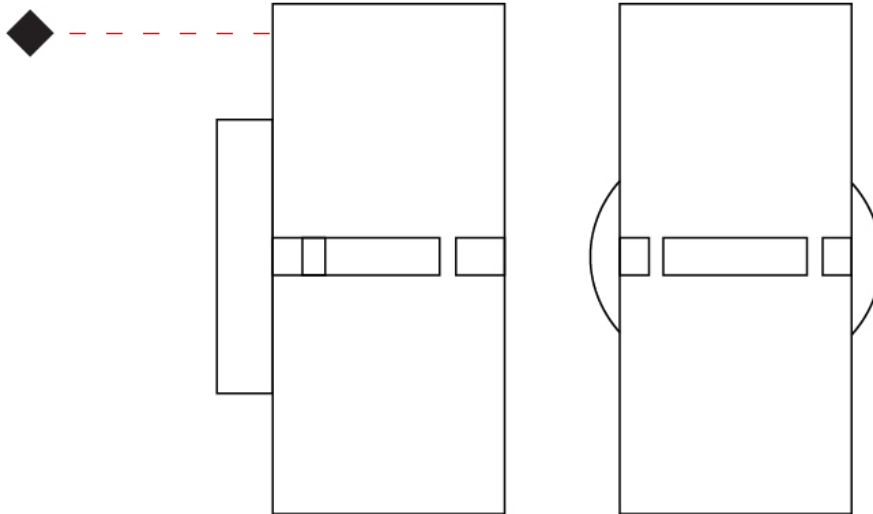

LUZ OCULTA METAL SURFACE

D53028-

PROJECT

TYPE

SPECIFIER

QUANTITY

DATE

D