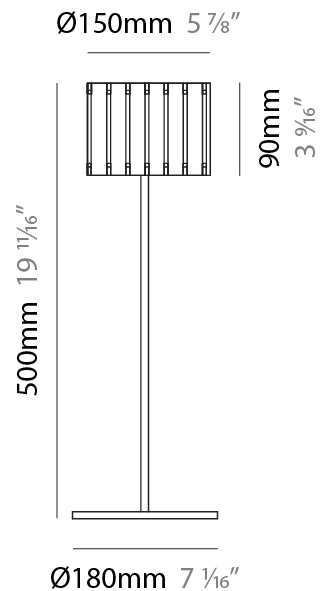

PROJECT	
TYPE	
SPECIFIER	
QUANTITY	
DATE	

LUZ OCULTA WOOD PORTABLE

D54040- -

base number   Finish Options   Finish Options

1. To build a product code in our configurator select the specify button on the base model # product page
2. To build a manual product code on this datasheet choose from the options listed below in blue font and add the suffix to the base model #

GENERAL

Series: Luz Oculta

Subseries: Luz Oculta Wood

Brand: Fambuena

Division: Design

Mounting Type: Portable

Mounting Location: Table

Subcategory: Table

PHYSICAL

Shape: Cylinder

Diameter (mm): 150

Diameter (in): 5 ⁷/₈

Height (mm): 500

Height (in): 19 ¹¹/₁₆

Light Distribution: Direct / Indirect

Fixture Finish: [DOW / NAT](#)

Holder Finish: BRA / BRZ

Fixture Material: Metal / Wood

Upon Request: Bolt Down

ELECTRICAL

Number of Lamps: 1

Lamp Type: LED Retrofit

Lamp Shape: T4

Bulb Included: Bulb Not Included

Max. Wattage Per Lamp (W): 3

Lamp Base: G9

Input Voltage (V): 120

LED

OPTICAL

RATINGS AND CERTIFICATIONS

Certified By: Certified for North American Standards

IP rating: IP20