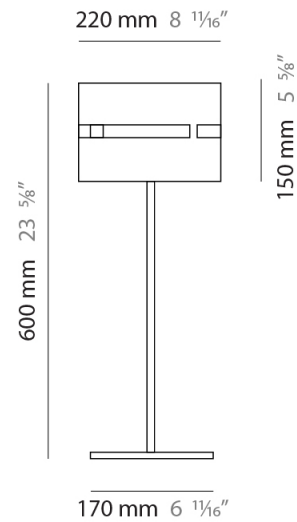

PROJECT
TYPE
SPECIFIER
QUANTITY
DATE

LUZ OCULTA METAL PORTABLE

D54022-

base number   Finish
Options

1. To build a product code in our configurator select the specify button on the base model # product page
2. To build a manual product code on this datasheet choose from the options listed below in blue font and add the suffix to the base model #

GENERAL

Series: Luz Oculta
Subseries: Luz Oculta Metal
Brand: Fambuena
Division: Design
Mounting Type: Portable
Mounting Location: Floor
Subcategory: Floor

PHYSICAL

Shape: Cylinder
Diameter (mm): 220
Diameter (in): 8 ¹¹/₁₆
Height (mm): 1500
Height (in): 59 ¹/₁₆
Light Distribution: Direct / Indirect
Fixture Finish: [BRA](#) / [BRZ](#) / [ABR](#)
Fixture Material: Metal
Upon Request: Bolt Down

ELECTRICAL

Number of Lamps: 1
Lamp Type: LED Retrofit
Lamp Shape: B10
Bulb Included: Bulb Not Included
Max. Wattage Per Lamp (W): 4
Lamp Base: E12
Input Voltage (V): 120

LED

OPTICAL

RATINGS AND CERTIFICATIONS

Certified By: Certified for North American Standards
IP rating: IP20