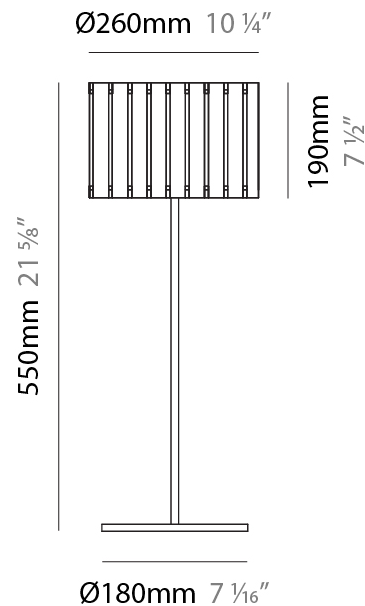

PROJECT
TYPE
SPECIFIER
QUANTITY
DATE

LUZ OCULTA WOOD PORTABLE

D54038- _____ - _____

base number   Finish Options   Finish Options

1. To build a product code in our configurator select the specify button on the base model # product page
2. To build a manual product code on this datasheet choose from the options listed below in blue font and add the suffix to the base model #

GENERAL

Series: Luz Oculta
Subseries: Luz Oculta Wood
Brand: Fambuena
Division: Design
Mounting Type: Portable
Mounting Location: Table
Subcategory: Table

PHYSICAL

Shape: Cylinder
Diameter (mm): 260
Diameter (in): 10 ¼
Height (mm): 550
Height (in): 21 ⅝
Light Distribution: Direct / Indirect
Fixture Finish: [DOW / NAT](#)
Holder Finish: BRA / BRZ
Fixture Material: Metal / Wood
Upon Request: Bolt Down

ELECTRICAL

Number of Lamps: 1
Lamp Type: LED Retrofit
Lamp Shape: B10
Bulb Included: Bulb Not Included
Max. Wattage Per Lamp (W): 4
Lamp Base: E12
Input Voltage (V): 120

LED

OPTICAL

RATINGS AND CERTIFICATIONS

Certified By: Certified for North American Standards
IP rating: IP20