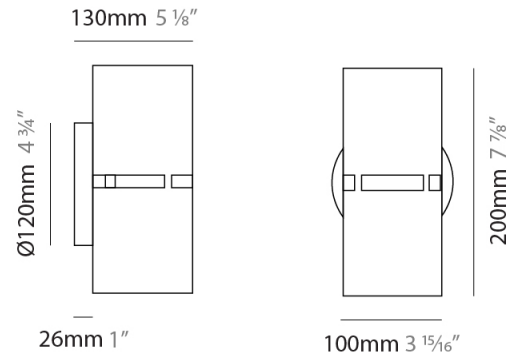

PROJECT
TYPE
SPECIFIER
QUANTITY
DATE

LUZ OCULTA METAL SURFACE

D53028-

base number   Finish
Options

1. To build a product code in our configurator select the specify button on the base model # product page
2. To build a manual product code on this datasheet choose from the options listed below in blue font and add the suffix to the base model #

GENERAL

Series: Luz Oculta
Subseries: Luz Oculta Metal
Brand: Fambuena
Division: Design
Mounting Type: Surface
Mounting Location: Wall
Subcategory: Ambient

PHYSICAL

Shape: Cylinder
Diameter (mm): 100
Diameter (in): 3 ¹⁵/₁₆
Height (mm): 200
Height (in): 7 ⁷/₈
Extension (mm): 120
Extension (in): 4 ³/₄
Light Distribution: Direct / Indirect
Fixture Finish: [BRA](#) / [BRZ](#) / [ABR](#)
Fixture Material: Metal

ELECTRICAL

Number of Lamps: 1
Lamp Type: LED Retrofit
Lamp Shape: T4
Bulb Included: Bulb Not Included
Max. Wattage Per Lamp (W): 5
Lamp Base: G9
Input Voltage (V): 120

LED

OPTICAL

RATINGS AND CERTIFICATIONS

Certified By: Certified for North American Standards
IP rating: IP20